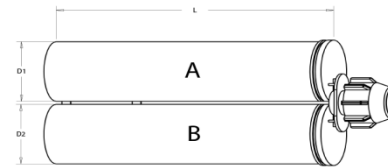

No Load Speed 152mm (6 in) per minute

Cartridges 400 ml series 1:1, 2:1, 4:1, 10:1 cartridge sets

Tool weight 3.7kg (8.1 lb) with battery

Tool Dimensions 100x340x 390mm (3.9x3.4x15.1 in)

Fits these Cartridges

L=185mm

10:1

D1 20mm

D2 65mm

4:1

D1 29mm

D2 57mm

2:1

D1 36mm

D2 51mm

1:1

D1 44mm

D2 44mm

Your Profession – Our Passion™